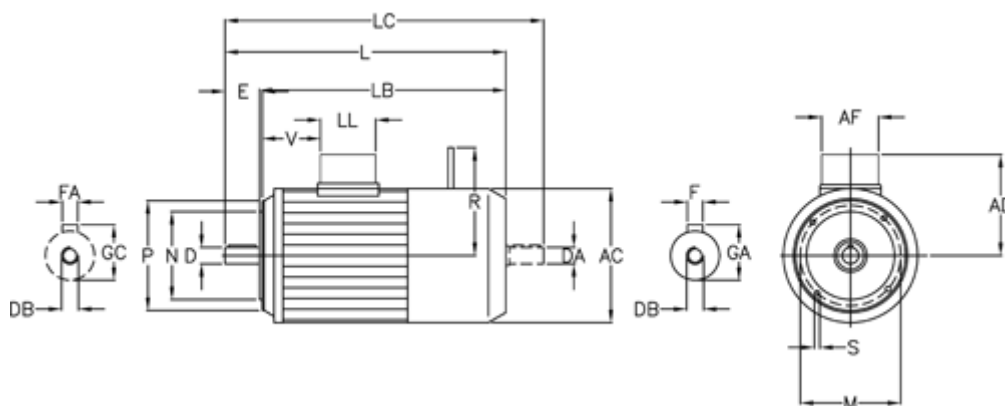

Data Sheet

Article number: 2510003004150404000

Description: Bonfiglioli brake motor BX100LB-4 3.0KW FD15
1400 rpm 3x230/400v 50HZ IP55 IE3 DC brake B14 stainless steel

Measures

A/F = 98	EA = 28	LL = 98
AC = 195	F = 8	M = 130
AD = 142	FA = 8	N = 110
D = 28	GA = 31.0	P = 160
DA = M10	GC = 31.0	R = 160
DB = M10	L = 458	S = M8
DB1 = M10	LB = 398	T = 3.5
E = 60	LC = 521	V = 119